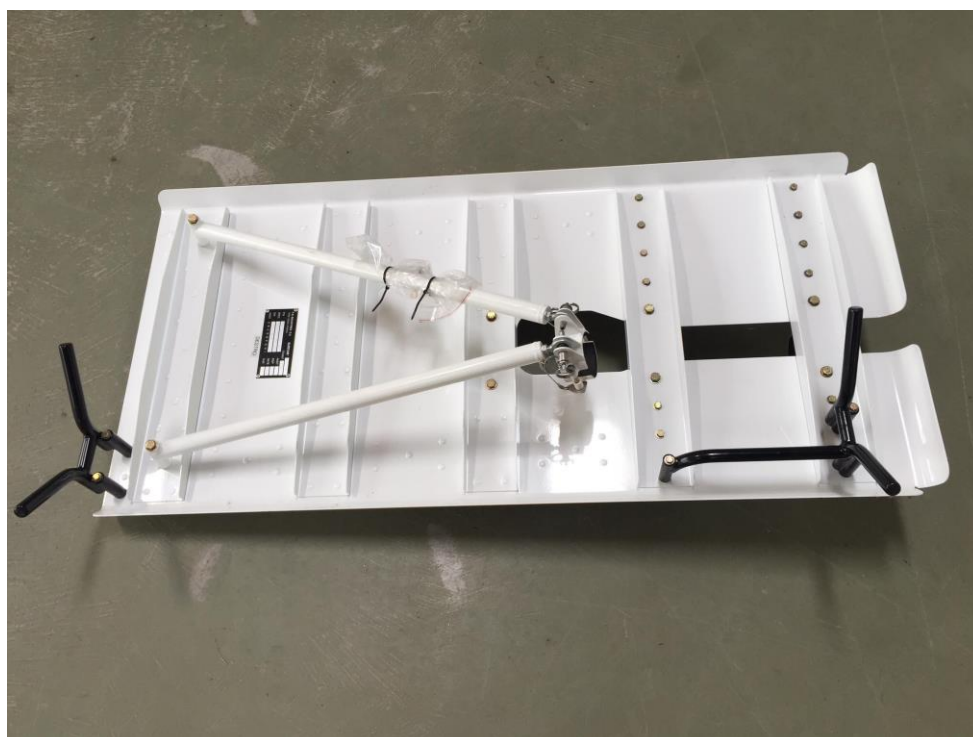

Helipromotion Swiss

Ricerca elicotteri per operatori e privati !

Connecting Helicopters - for operators and private owners - Worldwide!

Note: all details are a subject to verification and are not intended as a definitive representation!

www.helipromotion.com
info@helipromotion.com

Helipromotion Swiss
Ambri Aerodrome
CP. 23
6775 Ambri - SUISSE

tel. +41 (0)91 868 11 22
mb. +41 (0)79 651 08 20
fax. +41 (0)91 868 11 22