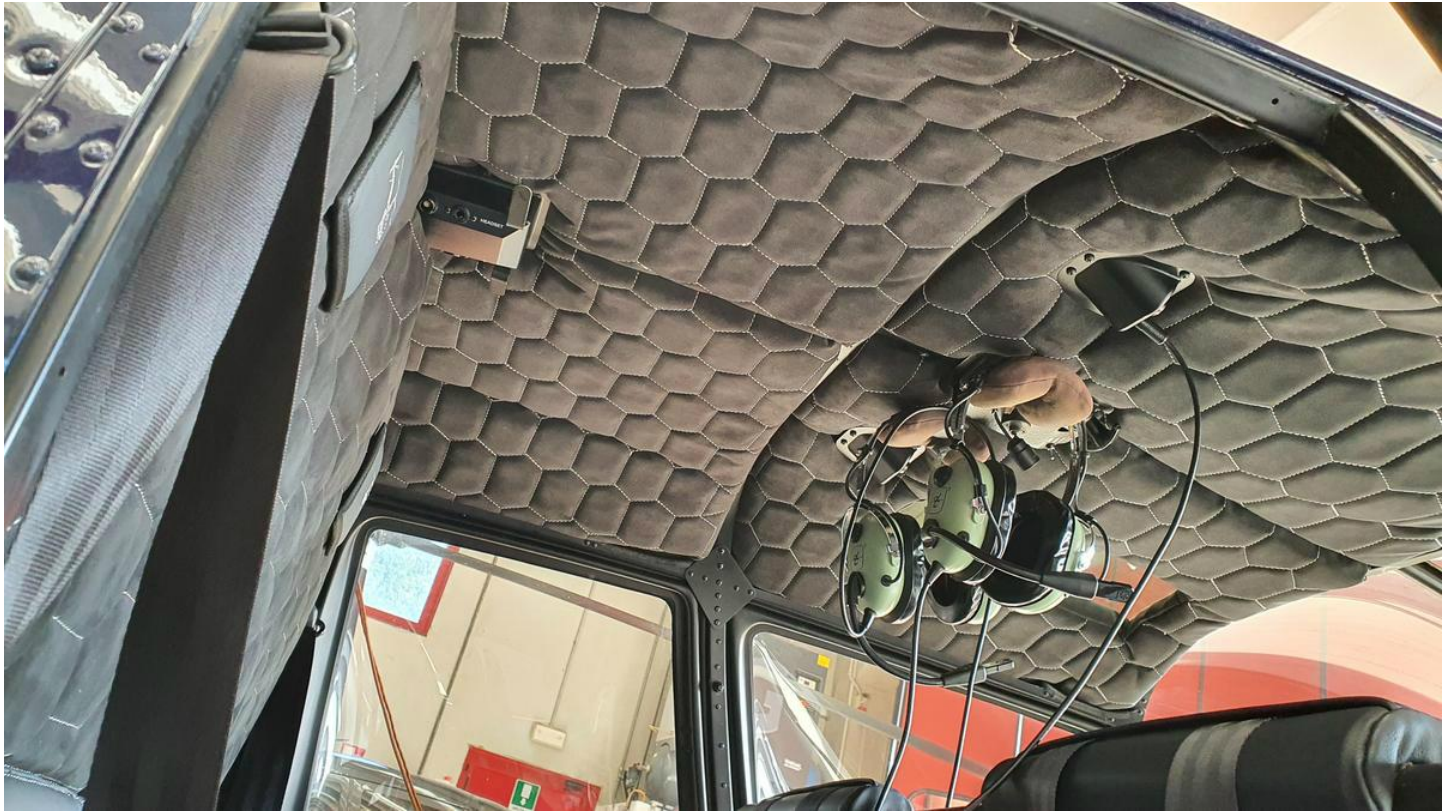

Helipromotion Swiss

Ricerca elicotteri per operatori e privati !

Connecting Helicopters - for operators and private owners - Worldwide!

Note: all details are subject to verification and are not intended as a definitive representation!

www.helipromotion.com
info@helipromotion.com

Helipromotion Swiss
Ambri Aerodrome
CP. 23
6775 Ambri - SUISSE

tel. +41 (0)91 868 11 22
mb1. +41 (0)79 651 08 20
fax. +41 (0)91 868 11 22