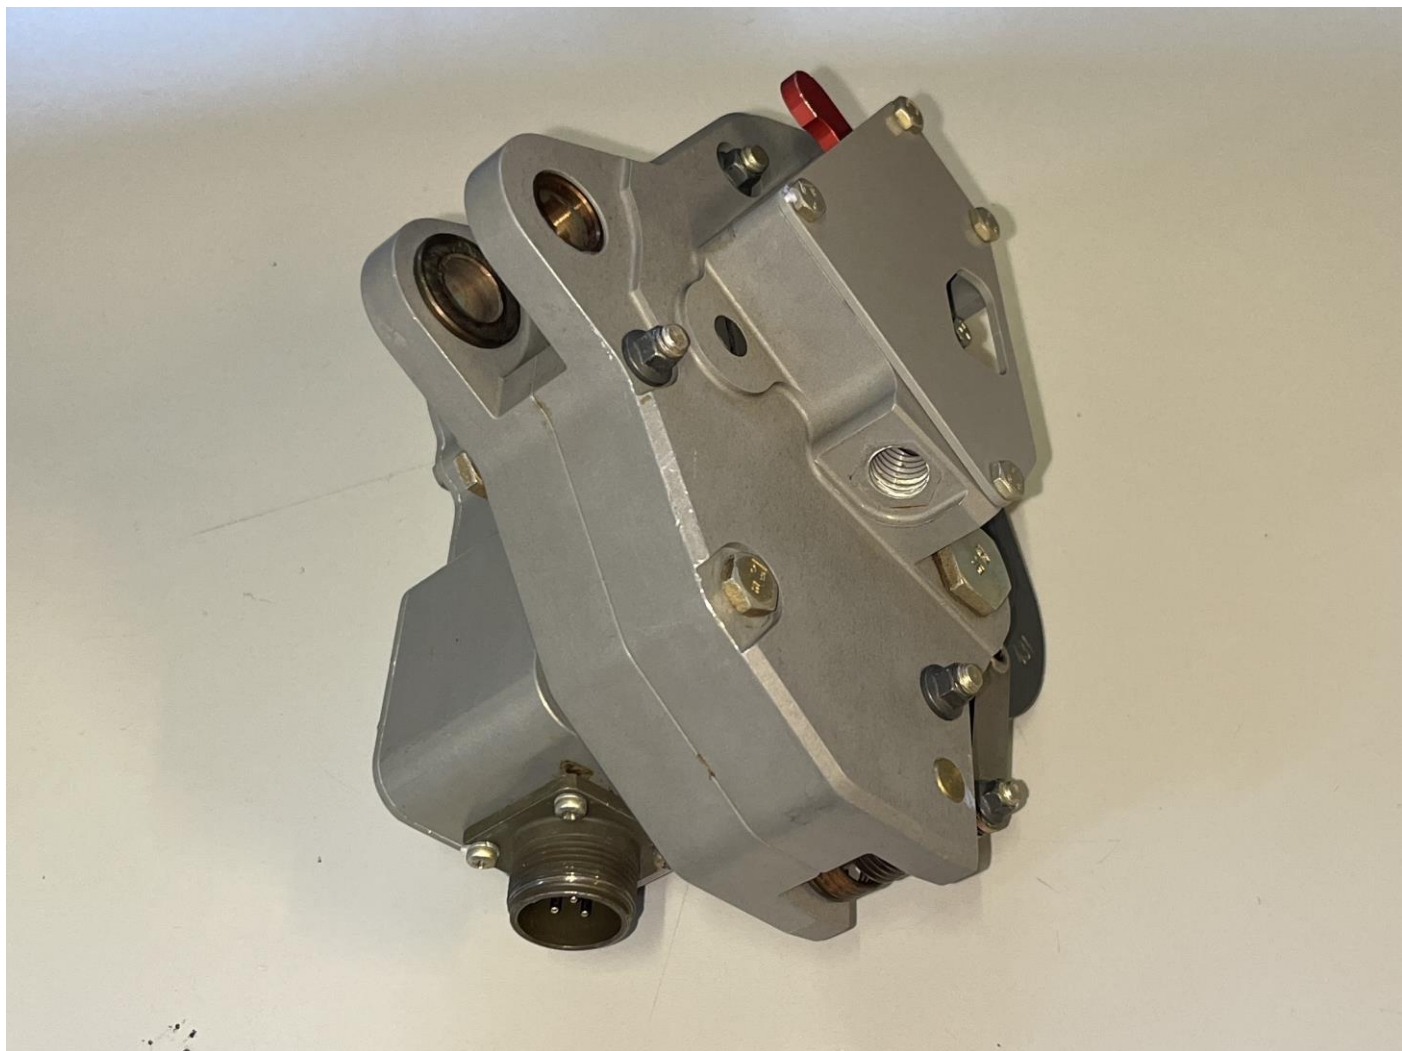

Helipromotion Swiss

Ricerca elicotteri per operatori e privati !

Connecting Helicopters - for operators and private owners - Worldwide!

Note: all details are a subject to verification and are not intended as a definitive representation!

---

www.helipromotion.com
info@helipromotion.com

Helipromotion Swiss
Ambri Aerodrome
CP. 23
6775 Ambri - SUISSE

tel. +41 (0)91 868 11 22
mb. +41 (0)79 651 08 20
fax. +41 (0)91 868 11 22