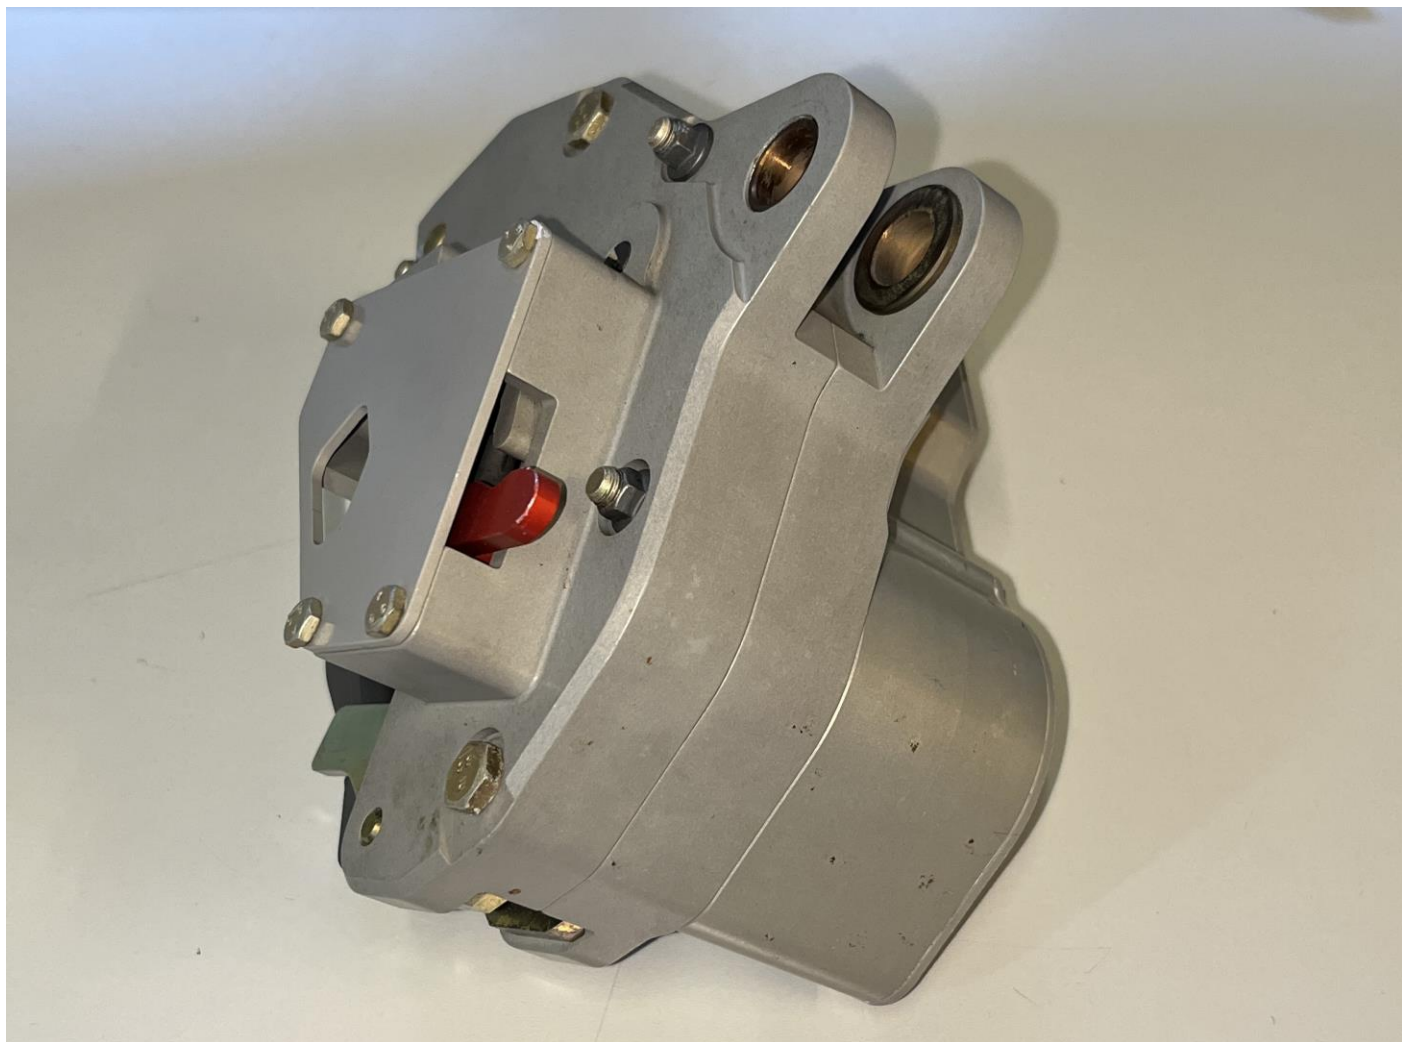

Helipromotion Swiss

Ricerca elicotteri per operatori e privati !

Connecting Helicopters - for operators and private owners - Worldwide!

Note: all details are a subject to verification and are not intended as a definitive representation!

---

www.helipromotion.com
info@helipromotion.com

Helipromotion Swiss
Ambri Aerodrome
CP. 23
6775 Ambri - SUISSE

tel. +41 (0)91 868 11 22
mb. +41 (0)79 651 08 20
fax. +41 (0)91 868 11 22