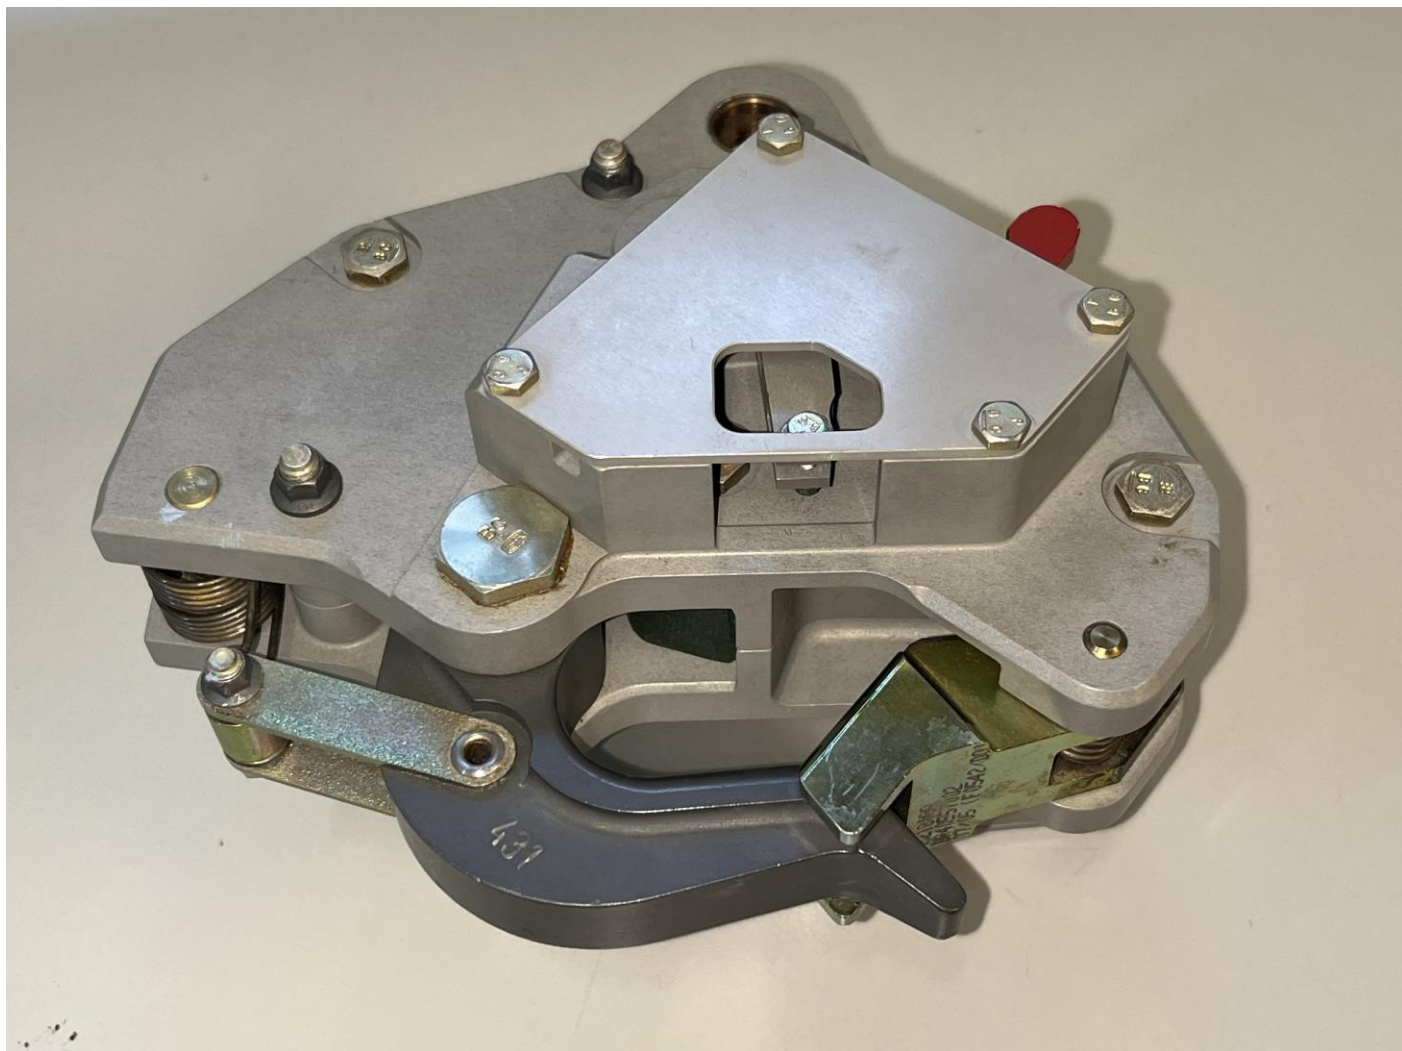

Helipromotion Swiss

Ricerca elicotteri per operatori e privati !

Connecting Helicopters - for operators and private owners - Worldwide!

Note: all details are a subject to verification and are not intended as a definitive representation!

---

www.helipromotion.com
info@helipromotion.com

Helipromotion Swiss
Ambri Aerodrome
CP. 23
6775 Ambri - SUISSE

tel. +41 (0)91 868 11 22
mb. +41 (0)79 651 08 20
fax. +41 (0)91 868 11 22