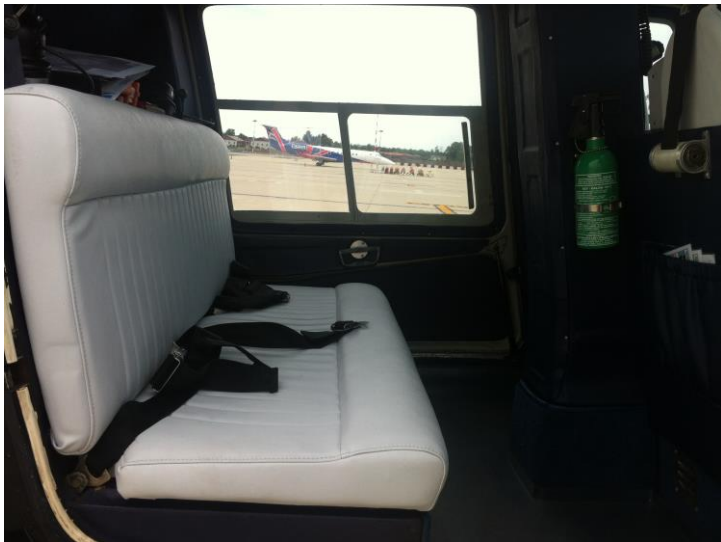

Helipromotion Swiss

Ricerca elicotteri per operatori e privati !

Connecting Helicopters - for operators and private owners - Worldwide!

Note: all details are a subject to verification and are not intended as a definitive representation!

www.helipromotion.com
info@helipromotion.com

Helipromotion Swiss
Ambri Aerodrome
CP. 23
6775 Ambri - SUISSE

tel. +41 (0)91 868 11 22
mb. +41 (0)79 651 08 20
fax. +41 (0)91 868 11 22