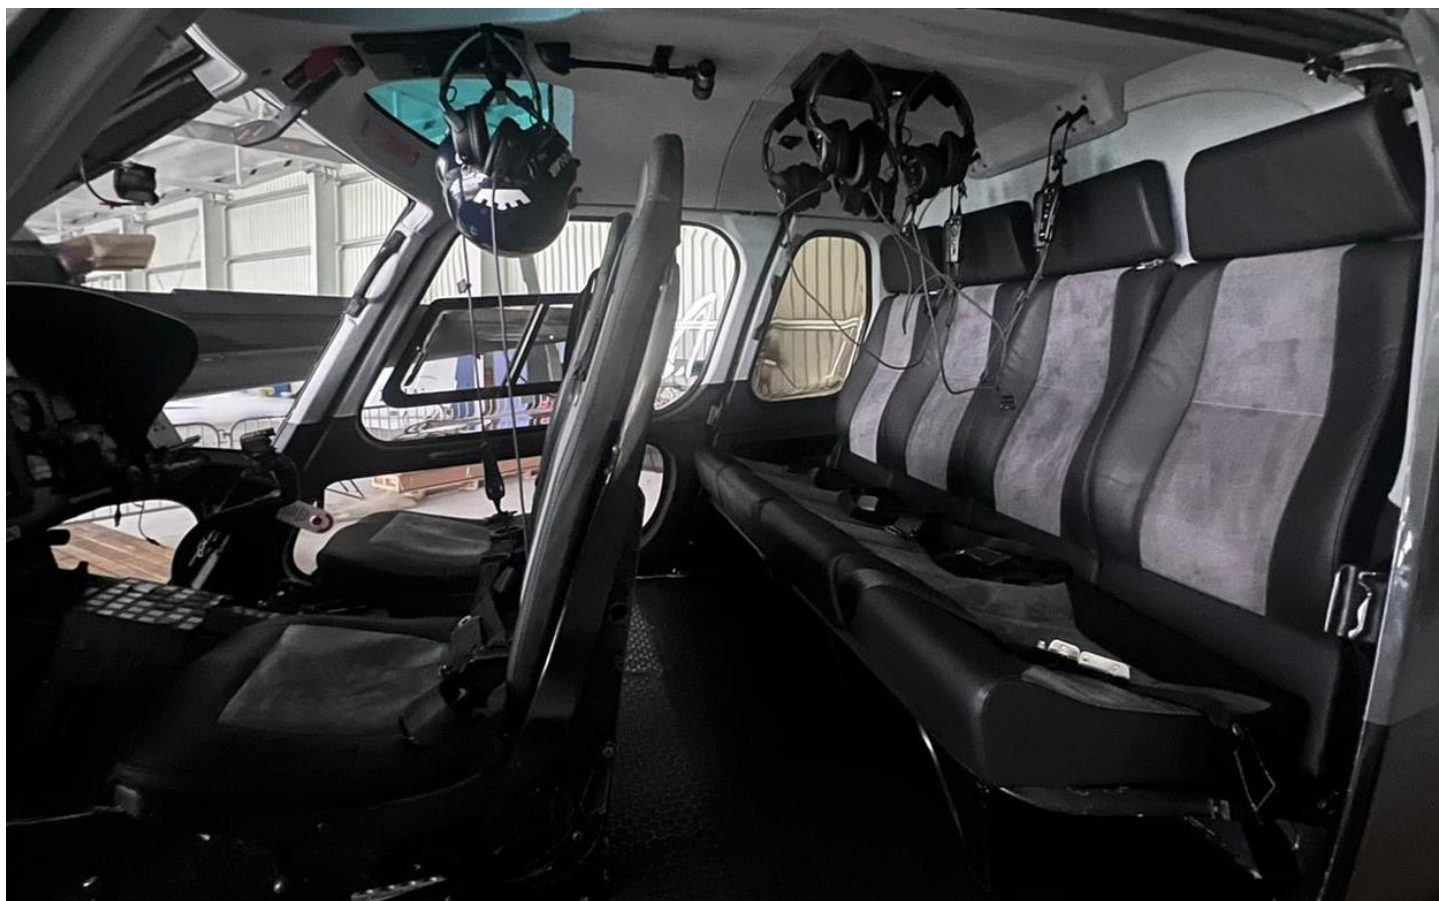

Helipromotion Swiss

Ricerca elicotteri per operatori e privati !

Connecting Helicopters - for operators and private owners - Worldwide!

AVIONICS - RADIOS:

COM/NAV/GPS 1	Garmin GNS 430
COM 2	Garmin GTR 225
XPDR	Garmin GTX 330
ICS	PS - Engineering PMA 7000 H
Altimeter 1	United Instr. PN 5934
Altcoder	PN. 8800
Radio Altimeter	Thomson
EHSI	Sandel PN 3308
DME	
ELT	Kannad 406 AF - H
FM 1	Motorola AM 900

Note: all details are a subject to verification and are not intended as a definitive representation!

www.helipromotion.com
info@helipromotion.com

Helipromotion Swiss
Ambri Aerodrome
CP. 23
6775 Ambri - SUISSE

tel. +41 (0)91 868 11 22
mb. +41 (0)79 651 08 20
fax. +41 (0)91 868 11 22